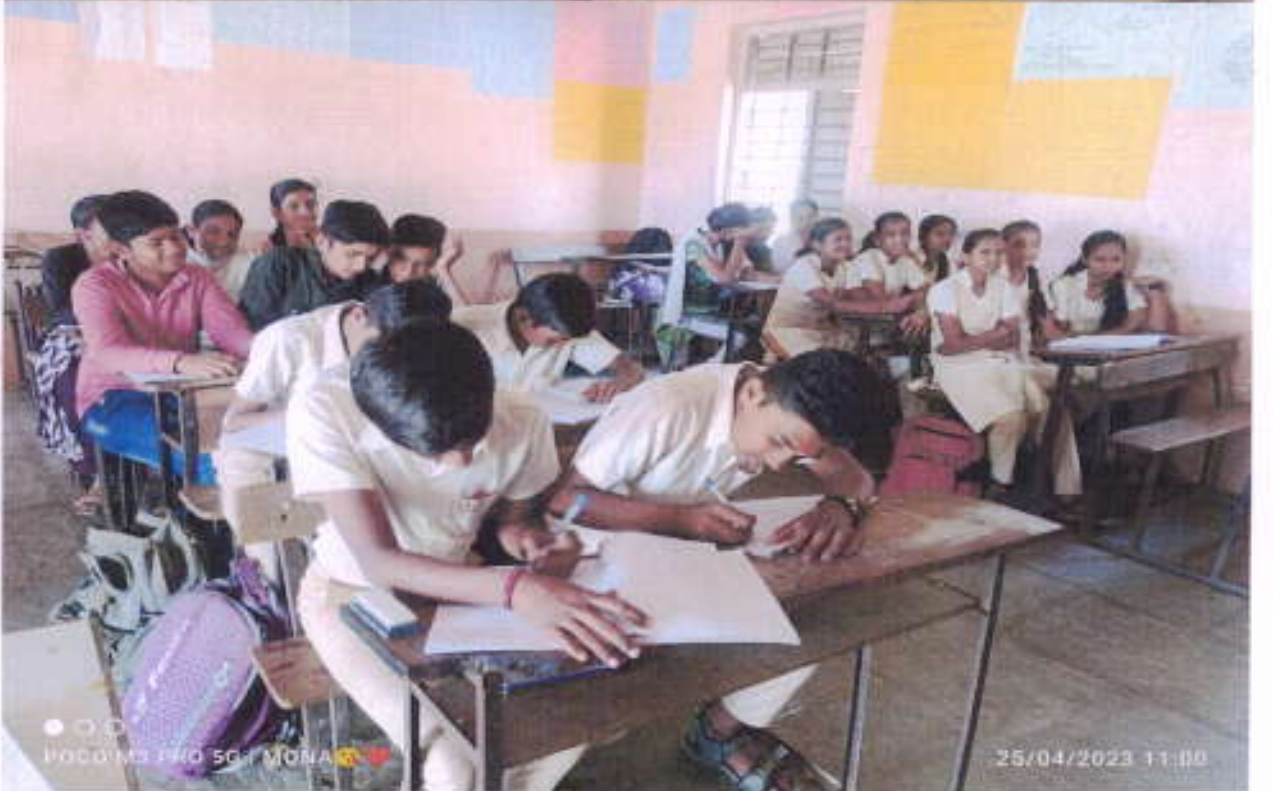

Internship in School